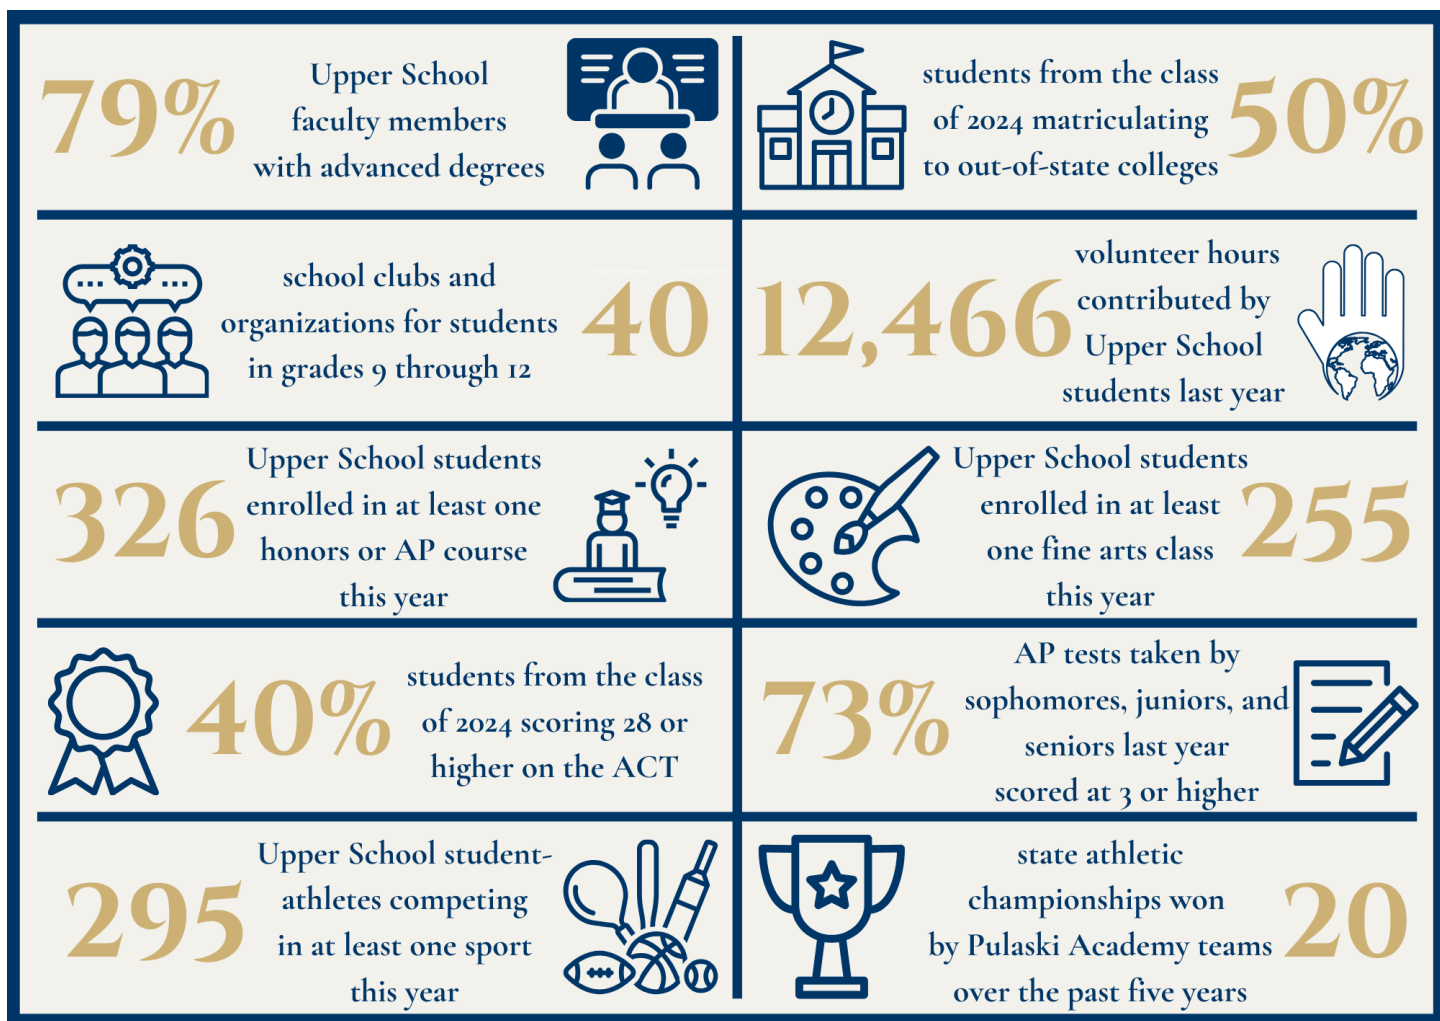

ADVANCED PLACEMENT COURSES

AP Biology	AP Physics 1: Algebra-Based
AP Calculus AB	AP Physics 2: Algebra-Based
AP Calculus BC	AP Physics C: Mechanics
AP Chemistry	AP Precalculus
AP Chinese Language & Culture	AP Macroeconomics
AP Comparative Government & Politics	AP Microeconomics
AP Environmental Science	AP Spanish Language & Culture
AP French Language & Culture	AP Statistics
AP Human Geography	AP United States History
AP Music Theory	AP World History

HONORS COURSES

These courses are designated on the transcript in the following disciplines:

- Computer Science
- English
- Fine Arts
- Mathematics
- Science
- Social Science
- World Languages

GRADING

Pulaski Academy uses a 4.00 point weighted grading scale. Students performing in the A and B range will receive an additional quality point when the grade point average is computed for those courses which are designated as Honors or AP. The grading system is numerical, and the letter grade equivalents and grade points are listed below:

		REGULAR	AP/HONORS
98-100	A+	4.0	5.0
93-97	A	4.0	5.0
90-92	A-	3.7	4.7
87-89	B+	3.5	4.5
83-86	B	3.3	4.3
80-82	B-	3.0	4.0
77-79	C+	2.5	2.5
73-76	C	2.3	2.3
70-72	C-	2.0	2.0
67-69	D+	1.5	1.5
63-66	D	1.3	1.3
60-62	D-	1.0	1.0
Below 60	F	0	0